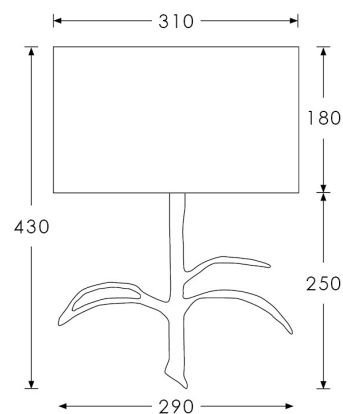

HEATHFIELD & CO

PRODUCT SPECIFICATION SHEET

Wall Light | REEDE BRASS PATINA

WALL LIGHT

Material: Metal
Finish shown: Brass Patina
Code: WL-REED-2018-BRSS

LAMPSHADE AS SHOWN

12" Crescent Oyster Glaze Linen
Shade code: SH-12-CRES
Shade lining: White PVC

SWITCHING & PLUG

Hardwired

WEIGHT

0.7 kg approx.

LAMPING

1 x E27 Lampholder - 40W max. LED bulb recommended.

FIXING NOTE

It is the buyer's responsibility to ensure that suitable fixings are used.

Dimensions in mm and approximate

H&CO

Decorative lighting
for beautiful spaces

www.heathfield.co.uk | +44 (0) 1732 350450 | sales@heathfield.co.uk
Unit 1, Priory Road, Tonbridge, Kent, TN9 2AF, United Kingdom