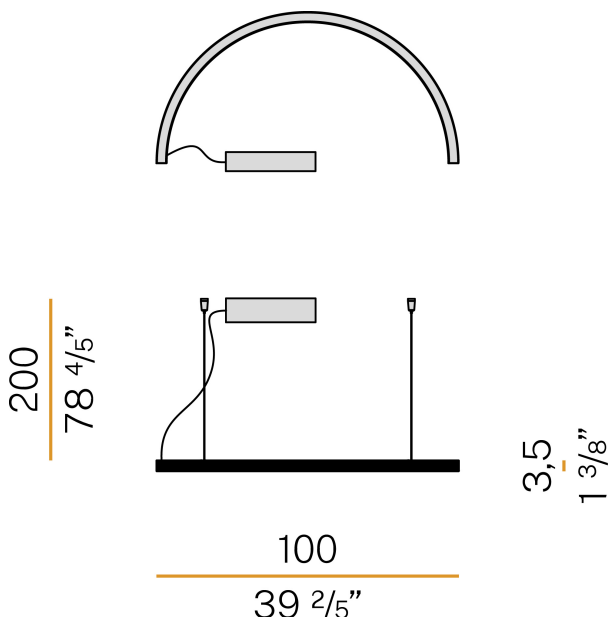

PANZERI

Brooklyn Round

220-240V AC dimmable (DALI/Push DIM)

L23101.180.0402

● white

Data sheet

CODE	L23101.180.0402
SYSTEM POWER CONSUMPTION	29W
EFFICACY	51.14lm/W
LIGHT SOURCE	LED
LIGHT SOURCE LIFETIME	L80 (B20) 80.000h
COLOUR TEMPERATURE	3000K Ra>90
LIGHT DISTRIBUTION	diffused
POWER SUPPLY	220-240V AC
FREQUENCY	50/60Hz
ELECTRICAL CONFIGURATION	dimmable (DALI/Push DIM)
DRIVER	integrated included
NOMINAL LUMINOUS FLUX	3420lm
LUMEN OUTPUT	1483lm
EFFICIENCY	43.4%
WEIGHT	1,89 Kg
PROTECTION DEGREE	IP40
COLOUR TOLLERANCES	SDCM 3
GLOW WIRE TEST PERFORMANCE	850°
PACKING DIMENSIONS	12,0 x 110,0 x 55,0 cm

Suspension lighting fixture for interiors, with direct light emission. Banded extruded aluminium structure in white, black or mat brass polyacrylic paint. Extruded polycarbonate diffuser with opaline finish. Galvanized sheet metal end caps in polyacrylic paint. Suspension kit with griplocks and 2m (78,7") long steel cables. 2,2m (86,6") long power cable in transparent PVC. Power canopy with pickled sheet metal ceiling bracket and covering in white polyacrylic paint.

Technical drawing

Polar diagram

PANZERI

Brooklyn Round

Accessories / power supply

XM150/24 DIM

LED driver, 150W 24V DC, DALI/Push DIM dimmable.

XM60/24 DIM

PANZERI

Brooklyn Round

Accessories / fixing

XM231/23201L

Plate for multiple suspensions.