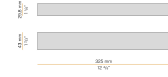

PANZERI

Brooklyn Round

Accessories / power supply

XM150/24 DIM

LED driver, 150W 24V DC, DALI/Push DIM dimmable.