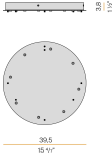

Suspension lighting fixture for interiors, with direct light emission. Banded extruded aluminium structure in white, black or mat brass polyacrylic paint. Extruded polycarbonate diffuser with opaline finish. Galvanized sheet metal end caps in polyacrylic paint. Suspension kit with griplocks and 2m (78,7") long steel cables. 2,2m (86,6") long power cable in transparent PVC. Power canopy with pickled sheet metal ceiling bracket and covering in white polyacrylic paint.

Technical drawing

Polar diagram

PANZERI

Brooklyn Round

Accessories / power supply

XM150/24 DIM

LED driver, 150W 24V DC, DALI/Push DIM dimmable.

XM60/24 DIM

PANZERI

Brooklyn Round

Accessories / fixing

XM231/23201L

Plate for multiple suspensions.