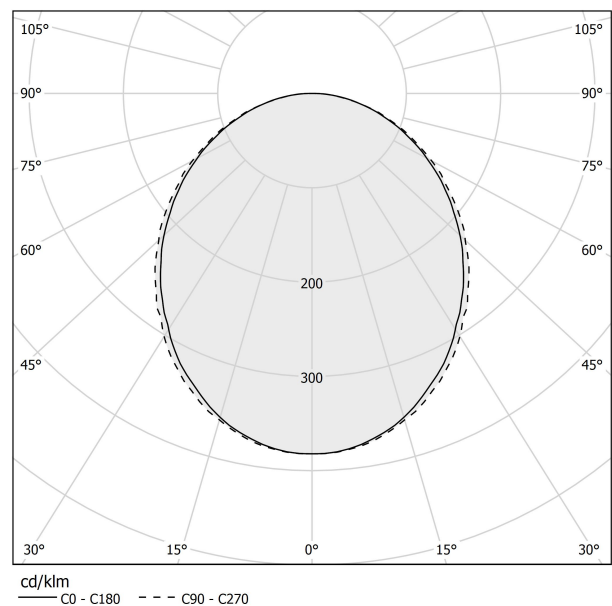

Polar diagram