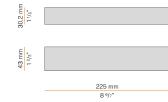

XM60/24 DIM

LED driver, 60W 24V DC, DALI/Push DIM dimmable.