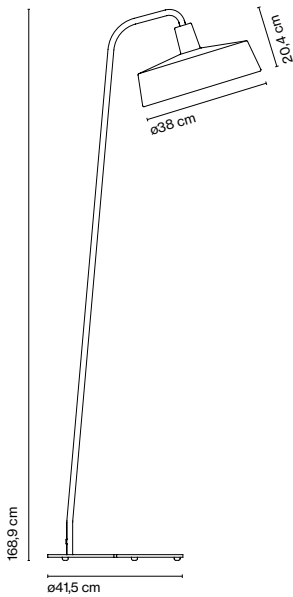

Soho 38 P

Dimmer Casambi IP65

ABS case with powder-coated aluminum trim. Bluetooth smart wireless trailing edge dimmer that adjusts light intensity or switches the lamp ON/OFF. Available in Android or iOS with the app Casambi.

Soho 38 P

LED SMD 11,5W 700mA
2700K CRI90
Light Source 1066lm
(included)

Black electrical cord.

* DALI / DSI

Shade in rotary moulded polyethylene. Methacrylate opal diffuser. Metal support lacquered in black with stainless anti-oxidant cataphoresis treatment for outdoor.

- Sand
- Sky blue

IP44

Dimmable*

- [Download](#) Assembly Instructions
- [Download](#) Photometric Data
- [Download](#) 2D
- [Download](#) 3D
- [Download](#) Energy label