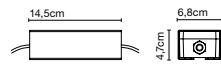

Dimmer Casambi IP65

ABS case with powder-coated aluminum trim. Bluetooth smart wireless trailing edge dimmer that adjusts light intensity or switches the lamp ON/OFF. Available in Android or iOS with the app Casambi.

Soho 38 P

LED SMD 11,5W 700mA
2700K CRI90
Light Source 1066lm
(included)

Black electrical cord.

* DALI / DSI

Shade in rotary moulded polyethylene. Methacrylate opal diffuser. Metal support lacquered in black with stainless anti-oxidant cataphoresis treatment for outdoor.

- Sand
- Sky blue

IP44

Dimmable*

- [Download](#) Assembly Instructions
- [Download](#) Photometric Data
- [Download](#) 2D
- [Download](#) 3D
- [Download](#) Energy label