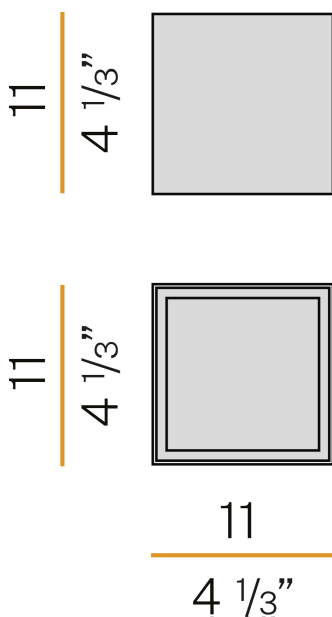

Technical drawing