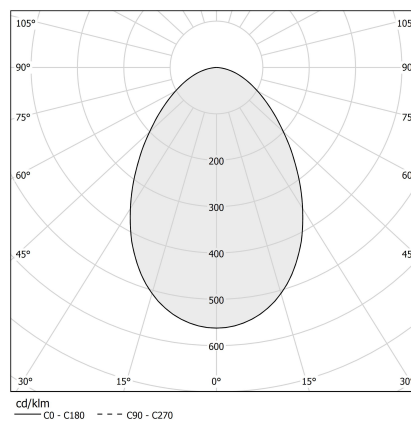

Application

Polar diagram