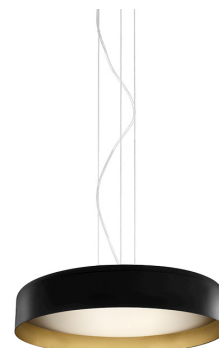

## Ginevra

220-240V AC dimmable (DALI/Push DIM)

L09280.050.0402

 black/gold

### Data sheet

CODE	L09280.050.0402
SYSTEM POWER CONSUMPTION	36W
EFFICACY	81lm/W
LIGHT SOURCE	LED
LIGHT SOURCE LIFETIME	L80 (B20) 80.000h
COLOUR TEMPERATURE	3000K Ra>90
LIGHT DISTRIBUTION	diffused
POWER SUPPLY	220-240V AC
FREQUENCY	50/60Hz
ELECTRICAL CONFIGURATION	dimmable (DALI/Push DIM)
DRIVER	integrated included
NOMINAL LUMINOUS FLUX	4528lm
LUMEN OUTPUT	2916lm
EFFICIENCY	64.4%
GLARE RATING	UGR < 19
WEIGHT	6,27 Kg
PROTECTION DEGREE	IP20
COLOUR TOLLERANCES	SDCM <3
PACKING DIMENSIONS	20,0 x 62,0 x 62,0 cm

Suspension lighting fixture for interiors, with direct and indirect light emission.  
 Pickled sheet metal cap in polyacrylic paint.  
 Turned aluminium structure in mat black and gold or white and gold polyacrylic paint.  
 Pickled sheet metal wiring support plate in polyacrylic paint.  
 Moulded polycarbonate micro-prismatic diffuser.  
 2m (78,7") long steel suspension cables.  
 2,2m (86,6") long power cable in transparent PVC.  
 Power canopy with galvanized sheet metal ceiling bracket and pickled sheet metal covering in white or mat black polyacrylic paint.