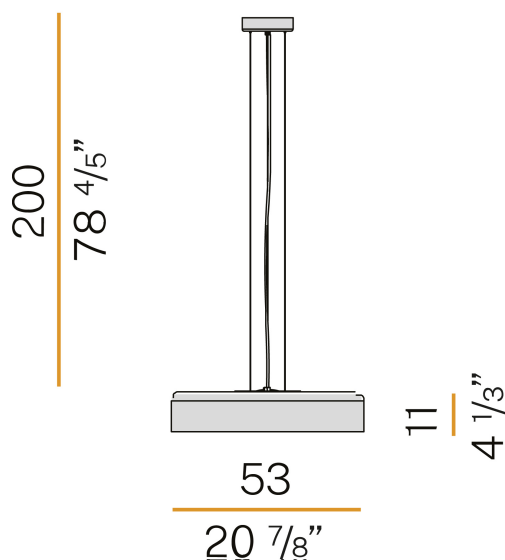

Technical drawing