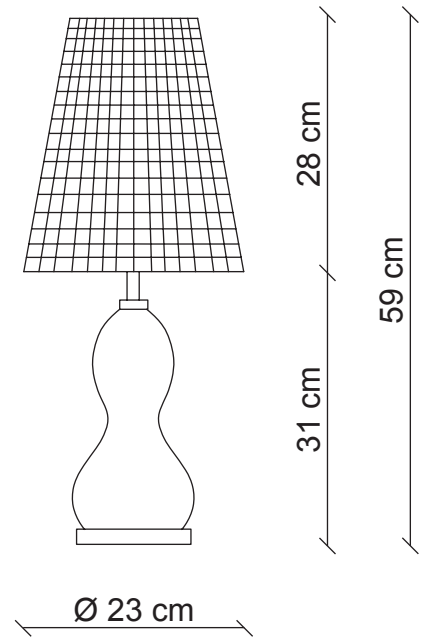

PATRIZIAGARGANTI

Firenze

The soul light

Ginger & Fred collection

1 light ceramic table lamp

Lampshade A2
grey cotton & ivory leather ribbon