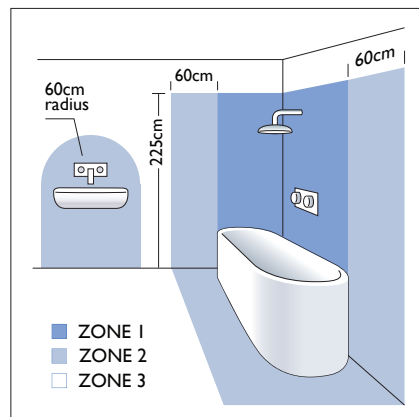

# 0964 Parma 210

**astro**

2 x 50w GU10		excl.
-----------------	--	-------

Zone	<b>3</b>
------	----------

Astro Lighting Ltd.  
G2 River Way, Harlow  
CM20 2DP, Great Britain

T: +44 (0) 1279 427001  
F: +44 (0) 1279 427002  
sales@astrolighting.co.uk  
www.astrolighting.co.uk