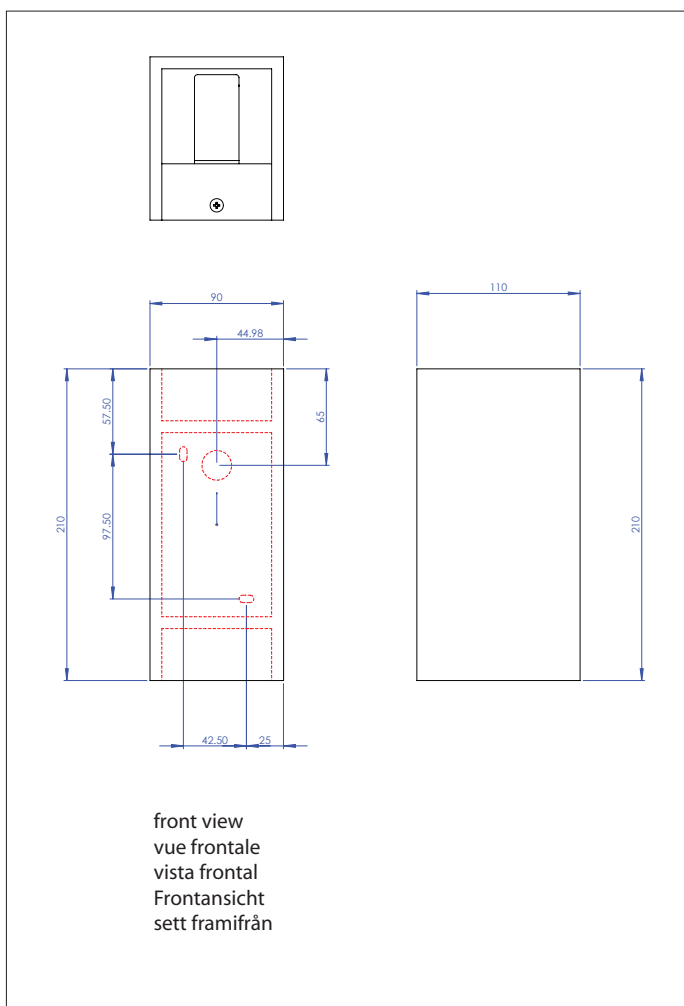

# 0964 Parma 210

**astro**

2 x 50w GU10		excl.
-----------------	--	-------

Zone	<b>3</b>
------	----------

Astro Lighting Ltd.  
G2 River Way, Harlow  
CM20 2DP, Great Britain

T: +44 (0) 1279 427001  
F: +44 (0) 1279 427002  
sales@astrolighting.co.uk  
www.astrolighting.co.uk