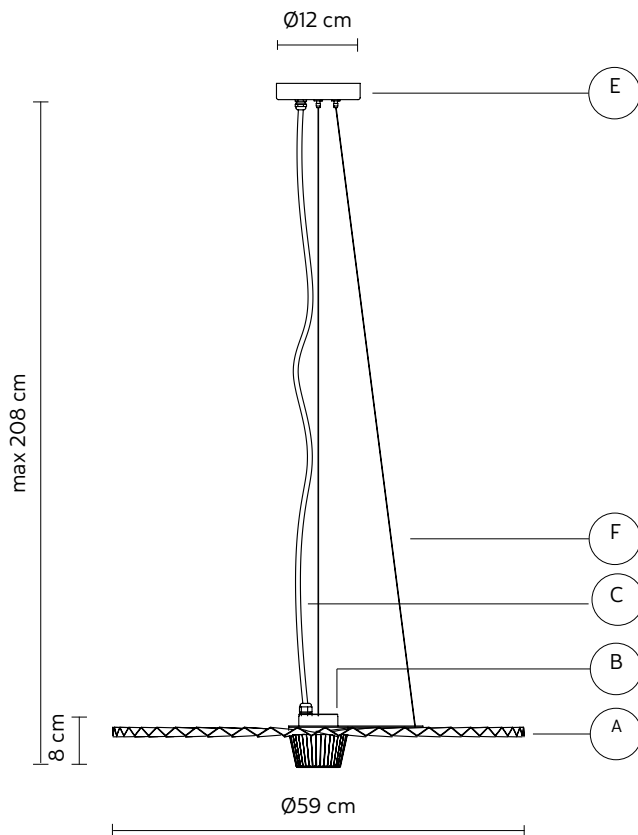

CEILING CUP "E"

material metal
colour matt black

ELECTRICAL CABLE "C"

colour black

SUSPENSION CABLE "F"

material steel

ELECTRICAL SYSTEM

source LED 13W dimmable
1200 lumen 3000K
CRI ≥80 class A+

PACKAGING

n° cartons 1
net weight/kg 2,2
gross weight/kg 3,9
packaging/cm 67x73x18,5

LIGHT EMISSION

unidirectional

 direct
 filtered
 indirect
 absence

COMPLIANT WITH

IEC 60598-1:2014
EN 60598-1:2015

degree of protection IP65
LED equipped