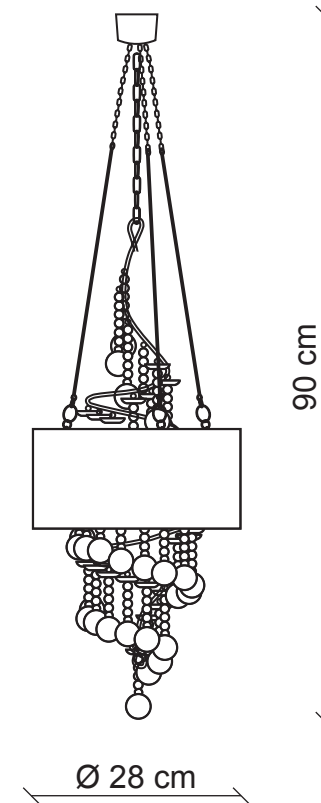

PATRIZIAGARGANTI

Firenze

BAGA Progress
LOVELY LIGHT

art. 3381

1 light Chandelier

Finish: Silver leaf

Lampshades: Black leather

Accessories: Black and clear crystals

m³ 0,54
Kg 5,2