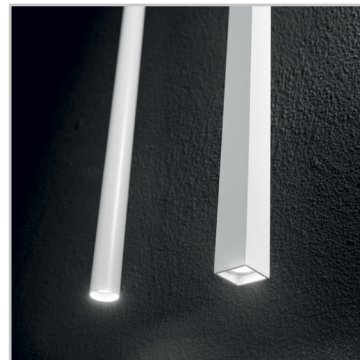

ideal lux | Ultrathin

SUSPENSION LAMP

Metal ceiling cup and diffuser with chrome, matt white or black varnish finish.

Code	156682
Item name	ULTRATHIN D040 ROUND BIANCO
Insulation class	Class II
IP	20
Power	LED 11,5W 1000 Lm
Bulb LED included	3000K 30.000 h
Net Weight	0,460 Kg
Volume	0,0036 m ³
Base / Hole	ø 3 cm