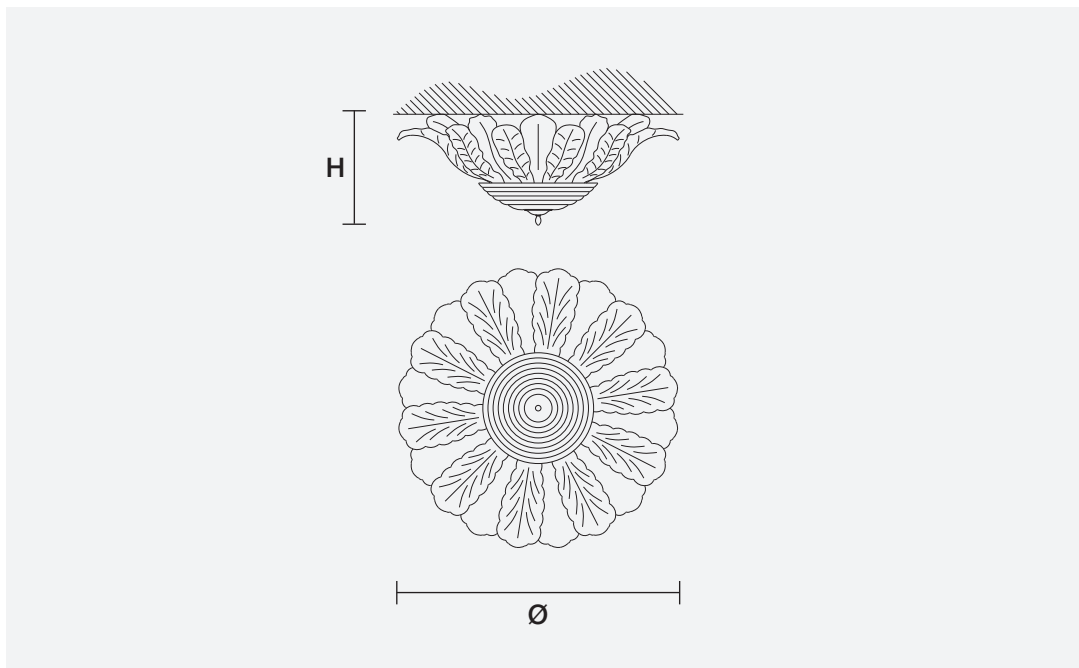

GRANIGLIA VE 1110 PL5+3+2

Design by: Studio Stile Masiero

Telaio in metallo verniciato,
diffusore in vetro in piastra lavorato
a mano con finitura "graniglia"

Painted metal frame, diffuser in home
made cast glass with "graniglia"
finishing.

H 60 cm
23.70"

Ø 100 cm
39.40"

Peso: 33 kg

 10 x E27 x 60W max
Incandescenza/Incandescent