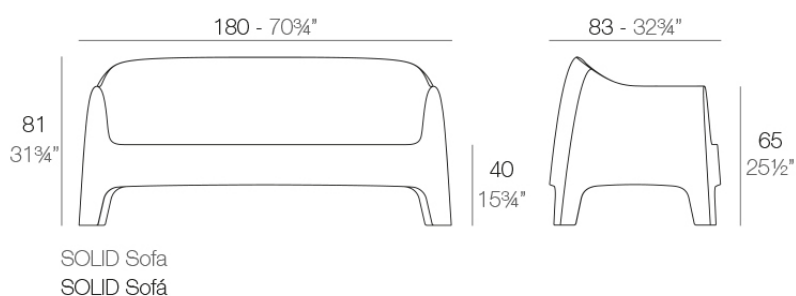

## Description

Made of injected polypropylene with mineral additives. Stackable. Available in several colors. Item suitable for indoor and outdoor use.

Weight: 30 Kg