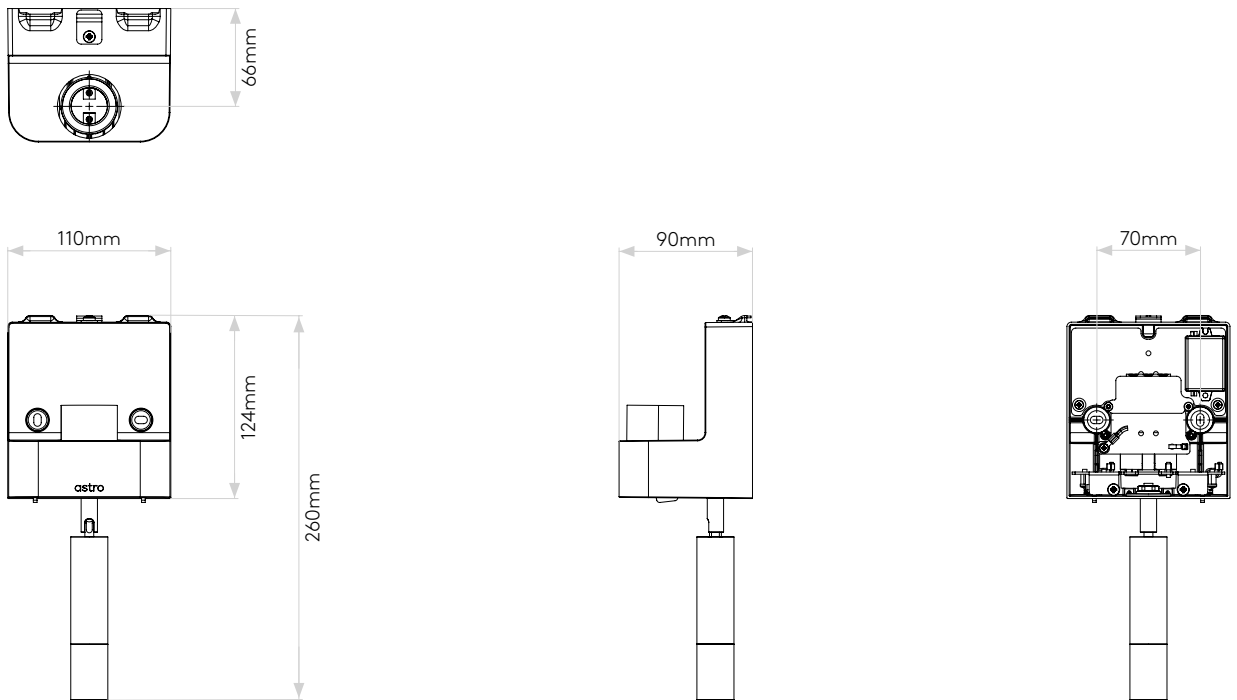

Product Elevations

astro

Without Shade

With Stadium 160 Shade