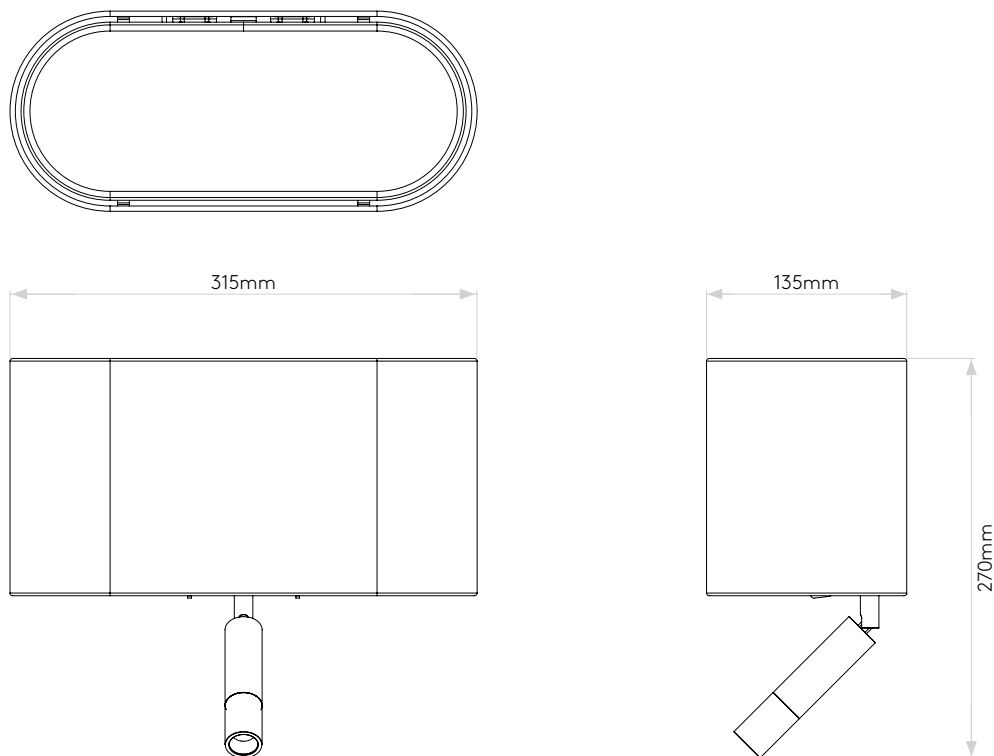

## General

Location:	Interior
Class:	CE (Class I)
Ip Rating:	IP20
Bathroom Zone:	Zone 3
Driver Required:	No
Installation Orientation:	Wall Mount - Vertical
Main Material:	Metal - Zinc
Dimensions (mm):	H: 260 W: 110 D: 90
Cut Out Hole :	-
Recess Depth (mm):	-
Fire Rating:	-
Cable Length (mm):	-
Gross Weight (kg):	1.02

# Product Elevations

astro

Without Shade

With Stadium 160 Shade

Please note that some dimensions may vary slightly due to manufacturing tolerances, this includes cable entry and fixing holes

Veuillez noter que certaines dimensions peuvent varier légèrement en raison des tolérances de fabrication, y compris l'entrée de câble et les trous de fixation.