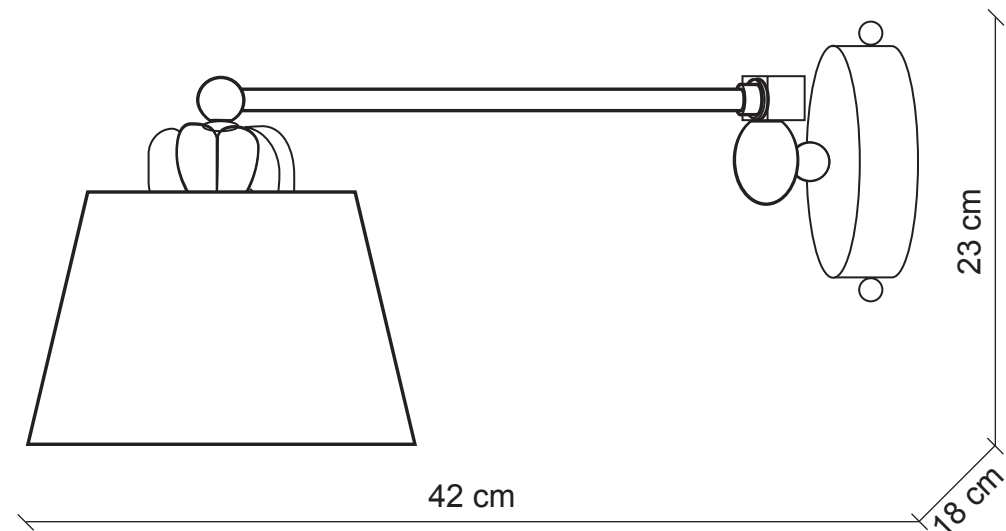

PATRIZIAGARGANTI

Firenze

BAGA 25th Anniversary
LOVELY LIGHT

art. 835

1 light Wall lamp

Finish: Antiqued brass, english green details

Lampshades: Cream pleated silk, green inserts

Ø 18x12
H. 12

1x
60W E14
not supplied

m³ 0,08
Kg 1