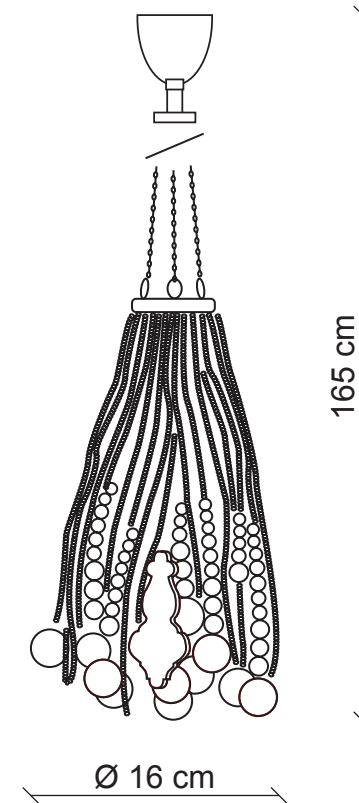

PATRIZIAGARGANTI

Firenze

BAGA Contemporary
LOVELY LIGHT

art. CR34

1 light Chandelier

Finish: Leaden

Accessories: Black methacrilate and clear crystals

1x
60W E14
not supplied

m³ 0,08
Kg 2,2