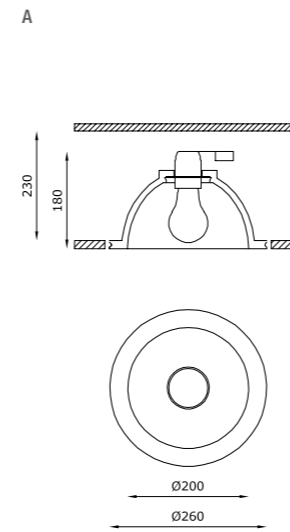

## TECHNICAL FEATURES

Code	6921.AC (fig A)	6931.AC (fig B)
Type	Downlight 90°   Wall recessed 90° 	Downlight 90°   Wall recessed 90° 
Material	AC: AirCoral®	AC: AirCoral®
Absorption capacity*	7.75 m²	14.86 m²
Weight	2.5 Kg	3.5 Kg
Mounting	Wall and ceiling recessed	Wall and ceiling recessed
IP rating	IP20	IP20
Insulation class	I	I
Control gear	-	-
Cut out for plasterboard	Ø 270 mm	Ø 370 mm
Lamp type	A 60 	A 60 
Lamp wattage	1 x 100W max	1 x 100W max
Luminous efficacy	-	-
Light distribution	-	-
Fitting	E27	E27
Light colour	-	-
Light hole	Ø 200 mm	Ø 300 mm
Voltage connection	220-240V · 50/60Hz	220-240V · 50/60Hz
CRI	-	-
Emergency	-	-
Energy efficiency class	A	A
Note	Fits to LED bulb with E27 socket.	Fits to LED bulb with E27 socket.