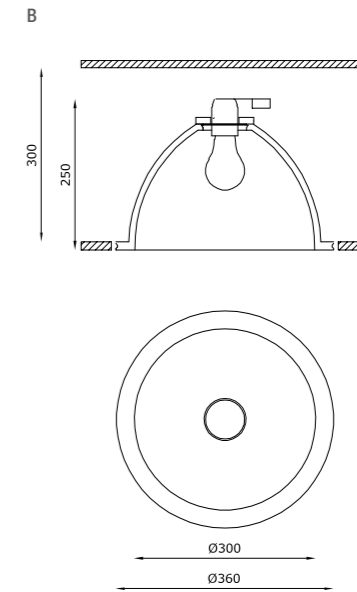

## TECHNICAL FEATURES

Code	6921.AC (fig A)	6931.AC (fig B)
Type	Downlight 90°   Wall recessed 90° 	Downlight 90°   Wall recessed 90° 
Material	AC: AirCoral®	AC: AirCoral®
Absorption capacity*	7.75 m²	14.86 m²
Weight	2.5 Kg	3.5 Kg
Mounting	Wall and ceiling recessed	Wall and ceiling recessed
IP rating	IP20	IP20
Insulation class	I	I
Control gear	-	-
Cut out for plasterboard	Ø 270 mm	Ø 370 mm
Lamp type	A 60 	A 60 
Lamp wattage	1 x 100W max	1 x 100W max
Luminous efficacy	-	-
Light distribution	-	-
Fitting	E27	E27
Light colour	-	-
Light hole	Ø 200 mm	Ø 300 mm
Voltage connection	220-240V · 50/60Hz	220-240V · 50/60Hz
CRI	-	-
Emergency	-	-
Energy efficiency class	A	A
Note	Fits to LED bulb with E27 socket.	Fits to LED bulb with E27 socket.