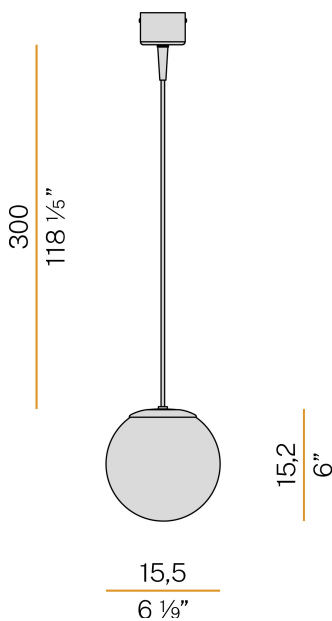

PANZERI

Evy

220-240V AC

L10277.000.0000

 mat brass/green diffuser

Data sheet

CODE	L10277.000.0000
SYSTEM POWER CONSUMPTION	max 48W
LIGHT SOURCE	LED retrofit / halogen
LIGHT SOURCE KIT	not included
COMPATIBLE SOURCES	LED retrofit bulb G9 (L max 60mm - Ø max 17,5mm) / max 48W G9
LIGHT DISTRIBUTION	diffused
POWER SUPPLY	220-240V AC
FREQUENCY	50/60Hz
WEIGHT	0,82 Kg
PROTECTION DEGREE	IP40
PACKING DIMENSIONS	0,0 x 0,0 x 0,0 cm

Suspension lighting fixture for interiors, with direct and indirect light emission. Pickled sheet metal structure in white polyacrylic paint. Diffuser in blown glass with crystal, steel, amber, bronze, tobacco or green ballotondo finish. Turned pickled sheet metal closing disk in mat brass polyacrylic paint. 3m (118,1") long suspension and power cable in transparent PVC. Power canopy with galvanized sheet metal ceiling bracket and pickled sheet metal covering in mat brass polyacrylic paint.

Technical drawing

PANZERI

Evy

Accessories / source

XM5/G9LED

LED lamp G9 4W 220-240V AC 3000K Ra>80 340lm, not dimmable.