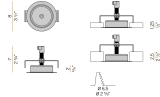

XM9001-21 Canopy for power supply with 21 outputs.

PANZERI

Ely

Accessories / power supply and fixing

XM9201-01

Recessed canopy for electric cable suspensions. Suitable for 24V fixtures: remote driver 24V needed.