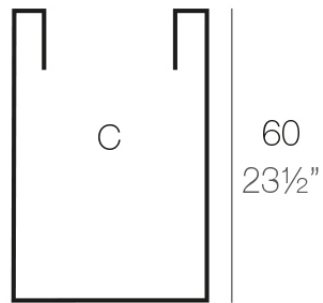

Products / Planters / High Cube Pot 40x40x60

High cube pot 40x40x60

The most extensive collection of indoor and outdoor planters designed by Studio Vondom. Timeless and minimalist designs that allow you to create unique and original atmospheres for homes, restaurants and any space.

Info

Description

Pot made of polyethylene resin by rotational moulding. 100% Recyclable. Item suitable for indoor and outdoor use. Available in different finishes.

Weight: 5.7 Kg

40x40 - 15 $\frac{3}{4}$ "x15 $\frac{3}{4}$ "

CUBO ALTO 40 x 60 cm	C = 94 L
HIGH CONE 15 $\frac{3}{4}$ " X 23 $\frac{1}{2}$ "	C = 25 gal

Finishes

finishes

SIMPLE

Ref. 41440

purjai red

white

black