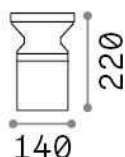

General info

Outdoor - Floor lamps

Ean	8021696321981
Item	TORRE PT1 H22 COFFEE
Installation	Floor lamps
Guarantee	5 years
Gross weight	1.08 kg
Volume	0.0054 m ³

Technical info

Net weight	0.87 kg
Insulation class	I
Protection index	IP44
Compliance	CE
Operating temperature	-
Dimmer	Determined by the light bulb
Power output	220-240 V AC
Power supply	Not required

Source info

Integrated source	Light bulb (not included)
Replaceable source	No
Power	E27 max 1 x 15 W
Emission	Diffuse
Max consumption	-