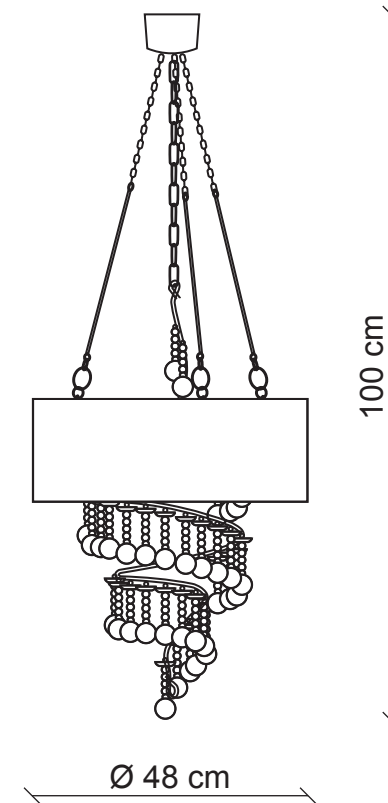

# PATRIZIAGARGANTI

Firenze

**BAGA** Progress  
LOVELY LIGHT

**art. 3364**

5 lights Chandelier

**Finish:** Leaden with silver leaf details

**Lampshades:** Silver PVC

**Accessories:** Clear crystals

m<sup>3</sup> 0,54  
Kg 7,5