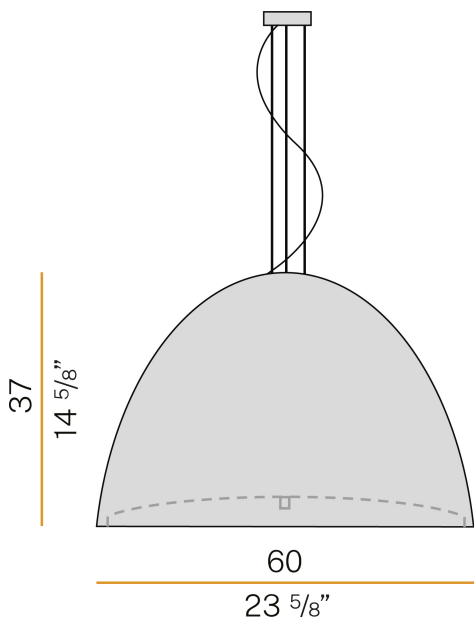

PANZERI

Willy Glass

220-240V AC dimmable (DALI/Push DIM)

L07633.060.0402

● metallized grey

Data sheet

CODE	L07633.060.0402
SYSTEM POWER CONSUMPTION	40W
EFFICACY	89.68lm/W
LIGHT SOURCE	LED
COLOUR TEMPERATURE	3000K Ra>90
LIGHT DISTRIBUTION	diffused
POWER SUPPLY	220-240V AC
FREQUENCY	50/60Hz
ELECTRICAL CONFIGURATION	dimmable (DALI/Push DIM)
DRIVER	integrated included
NOMINAL LUMINOUS FLUX	4592lm
LUMEN OUTPUT	3587lm
EFFICIENCY	78.1%
WEIGHT	8,38 Kg
PROTECTION DEGREE	IP20
COLOUR TOLLERANCES	SDCM 3
PACKING DIMENSIONS	69,0 x 69,0 x 53,0 cm

Suspension lighting fixture for interiors, with direct and indirect light emission. Turned pickled sheet metal structure in metallized grey polyacrylic paint. Extruded aluminium heat sink. Lampshade in mat white blown glass. Diffuser in modelled frosted glass. 2m (78,7") long steel suspension cables. 2,2m (86,6") long power cable in transparent PVC. Power canopy with galvanized sheet metal ceiling bracket and pickled sheet metal covering in metallized grey polyacrylic paint.

Technical drawing

Polar diagram