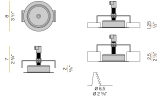

PANZERI

Emy

Accessories / power supply and fixing

XM9201-01

Recessed canopy for electric cable suspensions. Suitable for 24V fixtures: remote driver 24V needed.