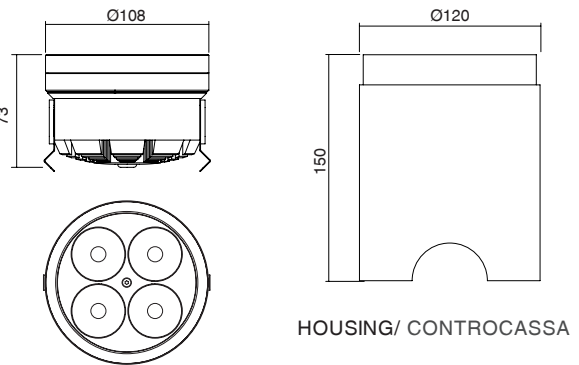

- *Proiettore LED circolare a pozzetto*
- *Corpo in alluminio tornito dal pieno lega 6082 con trattamento superficiale di protezione e successiva verniciatura in polvere di poliestere resistente agli agenti atmosferici, alla corrosione ed alle nebbie saline*
- *Vetro di sicurezza temperato con bordi molati, extrachiario ed antiriflesso resistente agli shock termici*
- *Pressacavo in plastica resistente agli agenti atmosferici, alla corrosione ed alle nebbie saline. Guarnizioni in silicone*
- *Alimentatore esterno IP67 incluso*
- *Connettore IP68 per la connessione fra proiettore ed alimentatore incluso*
- *Connettori IP68 maschio e femmina e cavo in neoprene per prolunga connessione (fra proiettore ed alimentatore) accessori disponibili su richiesta*
- *Controcassa per installazione inclusa. Senza viti visibili*
- *Installazione in un'unica fase senza la necessità di aprire l'apparecchiatura*
- *Temperatura ambiente massima ammissibile +50°C*

Lamp / Lampada 4 PCB 1 LED CREE	Input / Alimentazione 220/240V 50/60Hz	Power / Potenza 12W	Color Tolerance/ Tolleranza Cromatica 2-SDCM / 3-SDCM	CRI / CRI 80 MIN