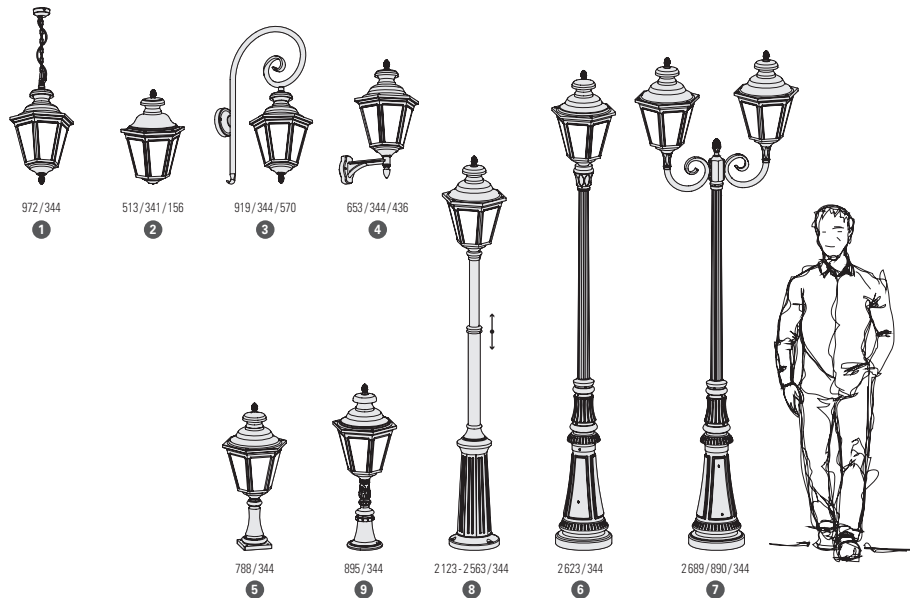

## SOURCES

LED 13W - 3000K warm white  
E27 - 105W max H 220 mm max (except model 2)  
Ø66 mm - H 200 mm max (model 2)

Models 1 to 9 except 2

LED 13W - IP65  
Real light output - 361 lm  
CRI > 80

Model 2

LED 13W - IP65  
Real light output - 473 lm  
CRI > 80

Models 1 to 3

E27 (2450 lm)  
Real light output - 1220 lm

Models 4 to 9

E27 (2450 lm)  
Real light output - 987 lm

Model 2

E27 (1520 lm)  
Real light output - 729 lm

## MODELS

height / width / depth