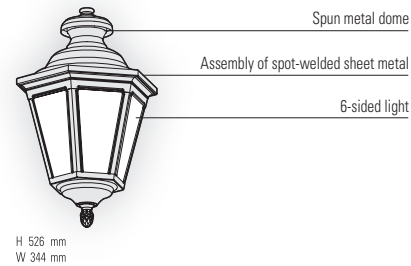

## SOURCES

LED 13W - 3000K warm white  
E27 - 105W max H 220 mm max (except model 2)  
Ø66 mm - H 200 mm max (model 2)

Models 1 to 9 except 2

LED 13W - IP65  
Real light output - 361 lm  
CRI > 80

Model 2

## MODELS

height / width / depth