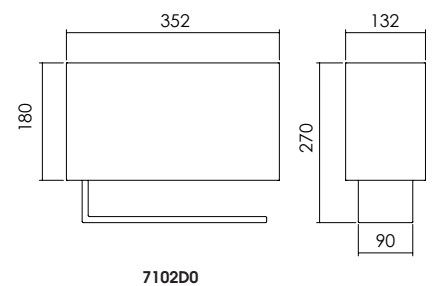

DIMENSIONS | DIMENSIONI

E27 max 9W LED

IP20

FINISHES | FINITURE

CODE | CODICE

Body | Corpo

Shade | Paralume

**J**  
Polished Chrome  
Cromo Lucido