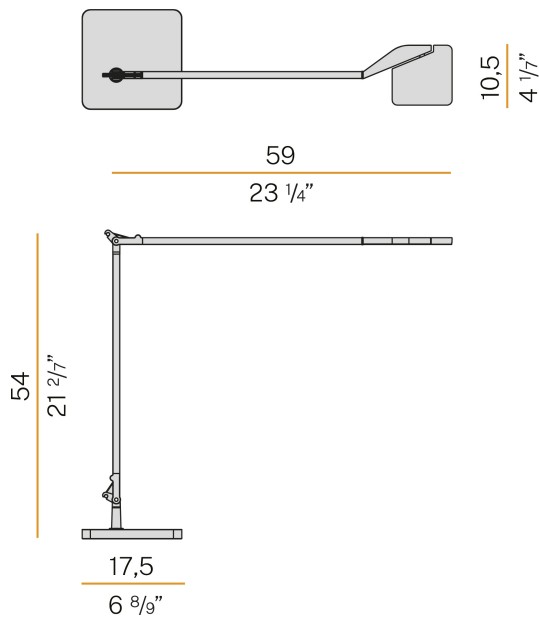

Technical drawing