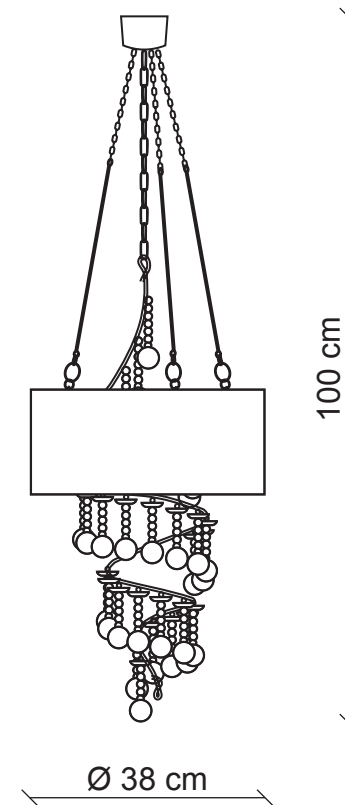

# PATRIZIAGARGANTI

Firenze

**BAGA** Progress  
LOVELY LIGHT

**art. 3371**

3 lights Chandelier

**Finish:** Silver leaf

**Lampshades:** Black leather

**Accessories:** Black and clear crystals

m<sup>3</sup> 0,54  
Kg 4,8