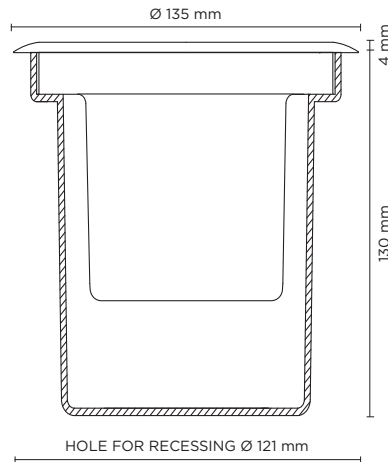

## HYDROFLOOR MINI STEEL AISI 316 ROUND GU10

Round ground-recessed luminaire for outdoor installation, Stainless steel AISI 316 body and frame, tempered safety glass, moulded silicone gasket. GU10 LED / halogen. IP67 rating.

### Technical data

Wattage	35 WATT MAX
IP Rating	IP67
IK Rating	IK10
Material	Completely made in Stainless Steel AISI 316
Ring	Stainless steel AISI 316
Light source	GU10 base, MAX 35W
Screws	Stainless steel
Static weight resistance	Max 5000 Kg
Gasket	Silicone rubber
Glass	Tempered
Cable gland	M20
Optional	Fully frosted glass available on request.
Gross weight	1,20 Kg
Included	Polypropilene recessing box