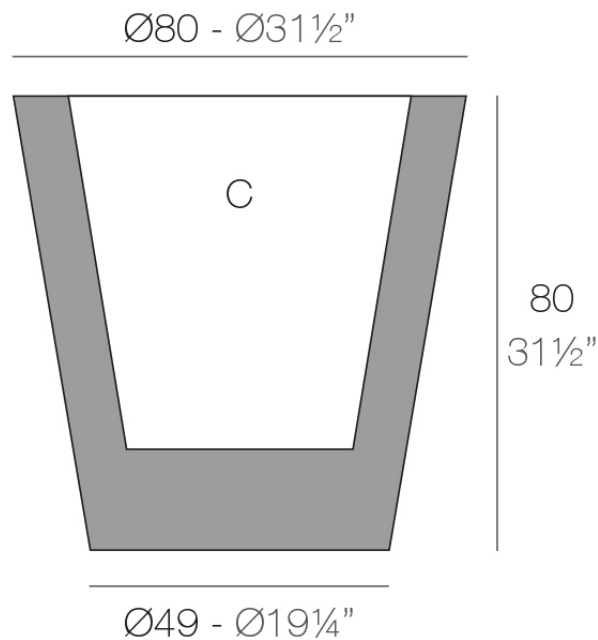

Info

Description

Pot made of polyethylene resin by rotational moulding. 100% Recyclable. Item suitable for indoor and outdoor use. Available in different finishes.

Weight: 13.02 Kg

CONO Ø80 cm

CONO Ø31½"

C = 145 L