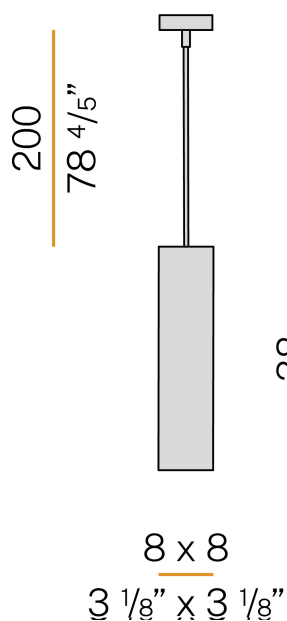

PANZERI

Two

220-240V AC ON-OFF

L03801.000.0406

● white

Data sheet

CODE	L03801.000.0406
SYSTEM POWER CONSUMPTION	10W
EFFICACY	59.5lm/W
LIGHT SOURCE	LED
LIGHT SOURCE LIFETIME	L70 (B50) 50.000h
COLOUR TEMPERATURE	3000K Ra>90
LIGHT DISTRIBUTION	diffused
POWER SUPPLY	220-240V AC
FREQUENCY	50/60Hz
ELECTRICAL CONFIGURATION	ON-OFF
DRIVER	integrated included
NOMINAL LUMINOUS FLUX	850lm
LUMEN OUTPUT	595lm
EFFICIENCY	70%
WEIGHT	1,63 Kg
PROTECTION DEGREE	IP40
COLOUR TOLLERANCES	SDCM 3
PACKING DIMENSIONS	18,0 x 46,0 x 20,0 cm

Technical drawing

Suspension lighting fixture for interiors, with direct light emission. Extruded aluminium structure in white, black, bronze or mat brass polyacrylic paint, or with gold leaf coating. Pickled sheet metal end cap in white, black, bronze, mat brass or gold polyacrylic paint. Aluminium dissipation plate. Flat frosted glass diffuser. Pickled sheet metal frame in white, black, bronze or mat brass polyacrylic paint, or with gold leaf coating. 2m (78,7") long suspension and power cable in transparent PVC. Power canopy with galvanized sheet metal ceiling bracket and pickled sheet metal covering in white, black, bronze or mat brass polyacrylic paint, or with gold leaf coating.