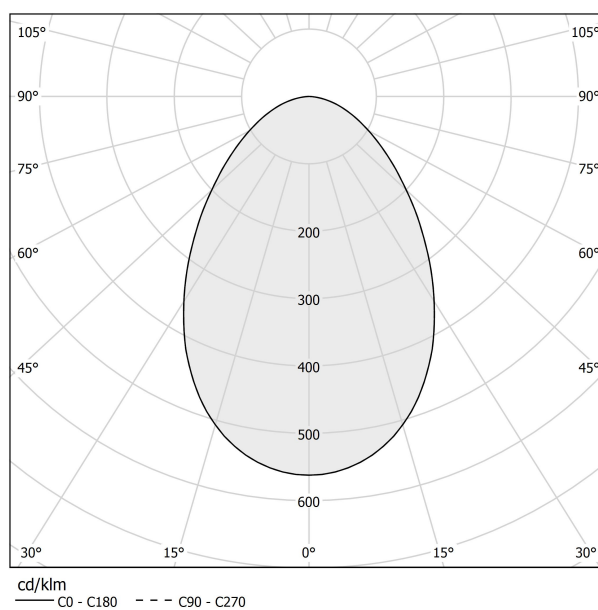

Polar diagram