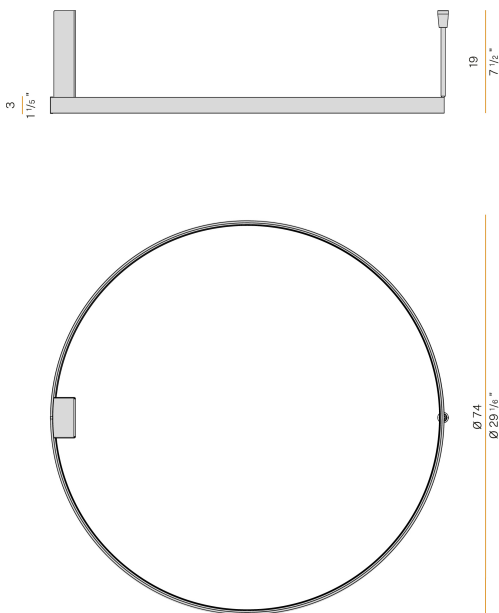

PANZERI

Zero Round

220-240V AC dimmable (DALI/Push DIM)

P03319.075.0402

 mat brass

Data sheet

CODE	P03319.075.0402
SYSTEM POWER CONSUMPTION	42W
EFFICACY	72.83lm/W
LIGHT SOURCE	LED
LIGHT SOURCE LIFETIME	L70 (B50) 60.000h
COLOUR TEMPERATURE	3000K Ra>90
LIGHT DISTRIBUTION	diffused
POWER SUPPLY	220-240V AC
FREQUENCY	50/60Hz
ELECTRICAL CONFIGURATION	dimmable (DALI/Push DIM)
DRIVER	integrated included
NOMINAL LUMINOUS FLUX	4252lm
LUMEN OUTPUT	3059lm
EFFICIENCY	71.9%
WEIGHT	1,80 Kg
PROTECTION DEGREE	IP20
COLOUR TOLLERANCES	SDCM 3
PACKING DIMENSIONS	83,0 x 83,0 x 10,0 cm

Ceiling or wall lighting fixture for interiors, with direct and indirect light emission.
Pickled sheet metal ceiling or wall bracket in polyacrylic paint.
Pickled sheet metal wall plate in polyacrylic paint.
Bended extruded aluminium structure in white, black, bronze, mat brass or titanium polyacrylic paint.
Extruded polycarbonate diffuser with opaline finish.

Technical drawing

Application

Polar diagram