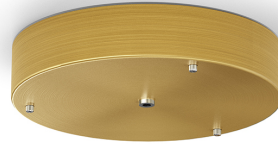

PANZERI

Zero Round

220-240V AC dimmable (DALI/Push DIM)

[XM03319.531.0002](#)

 mat brass

Data sheet

| | |
|--------------------------|--------------------------|
| CODE | XM03319.531.0002 |
| POWER SUPPLY | 220-240V AC |
| FREQUENCY | 50/60Hz |
| ELECTRICAL CONFIGURATION | dimmable (DALI/Push DIM) |
| DRIVER | integrated included |
| WEIGHT | 0,70 Kg |
| PACKING DIMENSIONS | 22,0 x 24,0 x 9,0 cm |

Canopy for power supply and suspension of 1 Zero Shapes Horizontal model, with DALI/Push DIM driver.

Technical drawing

4,1
1 5/8"

20,6
8 1/9"