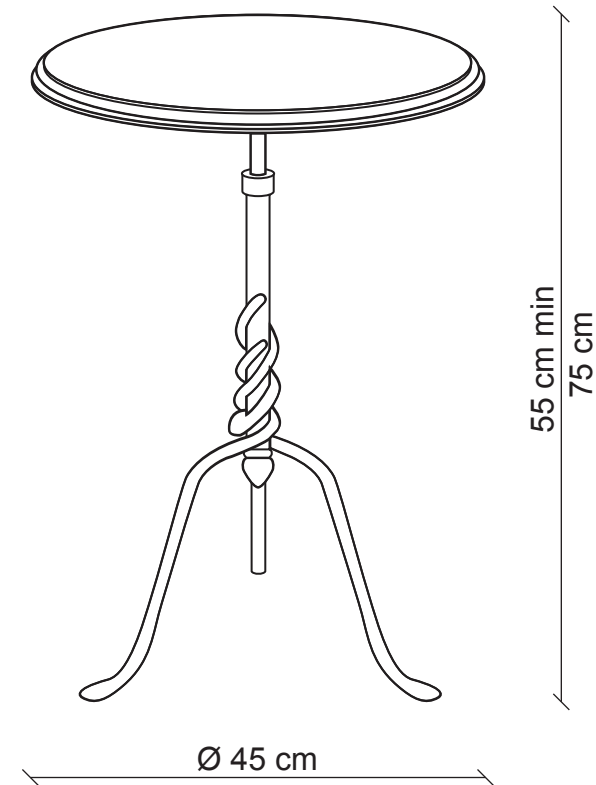

PATRIZIAGARGANTI

Firenze

BAGA XXI Century
LOVELY LIGHT

art. 2020

Table

Finish: Silver leaf with protected nickel details

Top: Antiqued black wood

m³ 0,43
Kg 5,3