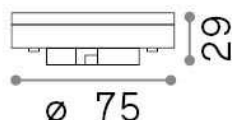

General info

Lampadine e accessori - Lampadine gx53

Ean	8021696288383
Item	GX53 9W 3000K CRI90
Installation	-
Guarantee	5 years
Gross weight	0.03 kg
Volume	0.000256 m ³

Technical info

Net weight	0.03 kg
Insulation class	-
Compliance	CE
Power output	220-240 V AC 50 Hz
Dimmer	NO, On-Off
Power supply	Not required

Source info

Power	9 W
Emission	Direct
Max consumption	max 9,00 W
CCT LED	3000 K
Duration LED (t. 25°C)	25000 h
CRI	> 90
Light beam	110 °
Useful light flux	940 lm