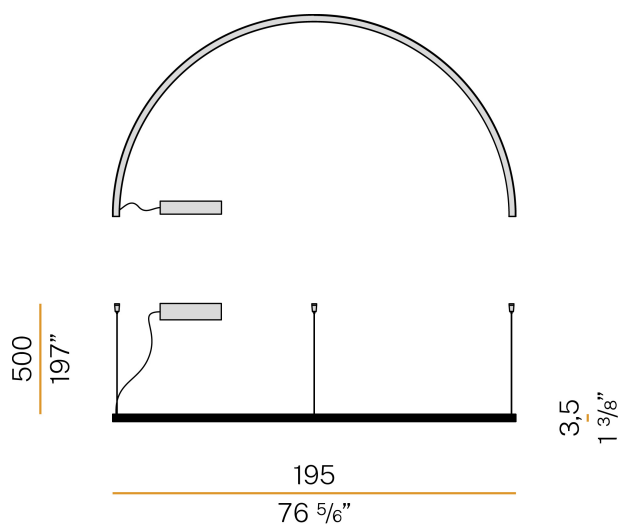

Technical drawing