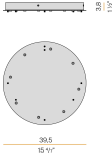

Technical drawing

Polar diagram

PANZERI

Brooklyn Round

Accessories / power supply

XM150/24 DIM

LED driver, 150W 24V DC, DALI/Push DIM dimmable.

XM60/24 DIM

PANZERI

Brooklyn Round

Accessories / fixing

XM231/23201L

Plate for multiple suspensions.