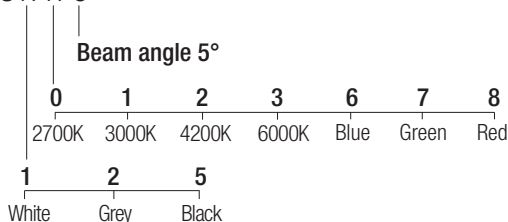

Code construction

TS X X 5