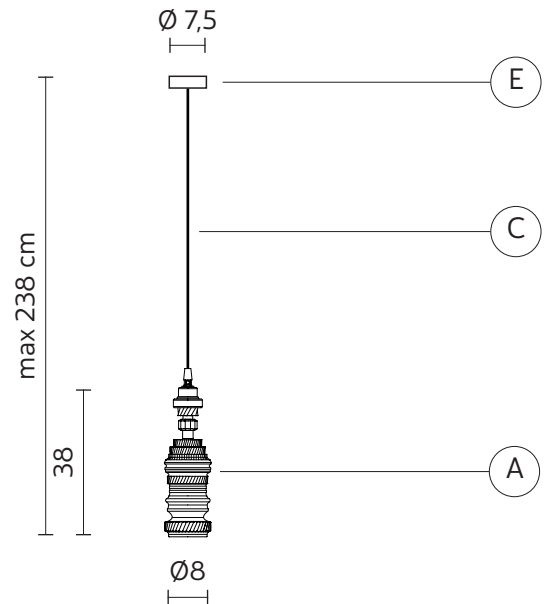

CEILING CUP "E"

material	metal
colour	matt white

ELECTRICAL CABLE "C"

material	PVC	
colour	transparent	

ELECTRICAL SYSTEM

socket	E27
source	max 1x105w
energy class	from E to A++

PACKAGING

nr. of collis	1
net weight/kg	0,85
gross weight/kg	1,25
packaging/cm	32x32x24

EMISSION OF LIGHT

one-directional

	direct
	filtered
	indirect
	none

CERTIFICATION

IEC	60598-1:2008
EN	60598-1:2008 + A11:2009

IP rate	IP20
bulb	optional

item number **700L**
decorative bulb
E27 - 25w - ≤ 60 lumen
class E