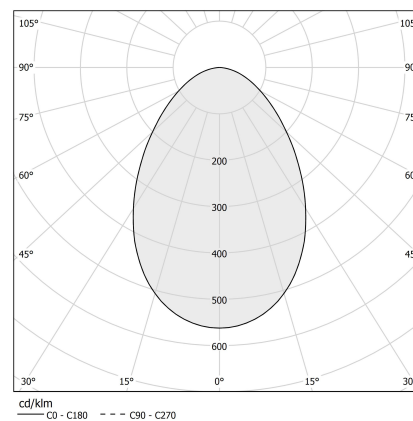

Application

Polar diagram