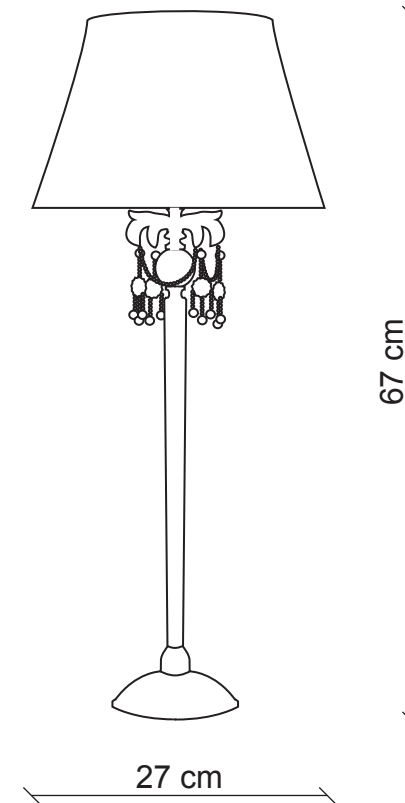

PATRIZIAGARGANTI

Firenze

BAGA XXI Century
LOVELY LIGHT

art. 932

1 light Table lamp

Finish: Black and rust

Lampshades: Pleated fabric, taffeta inside

Accessories: Clear and ruby red crystals

Ø 27x17
H. 18

1x
100W E27
not supplied

m³ 0,17
Kg 1,8