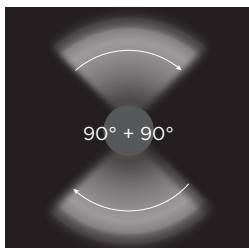

601701-04

SECTOR 380

380mm height bollard, round shape, for outdoor surface installation, from 1 to 4 light windows, phospho-chromatised and polyester powder coated extruded copper-free aluminium body, opaline tempered glass, moulded silicone gasket and stainless steel screws. Built-in LED driver 220-240V 50-60Hz, with NR. 1 x CREE XHP70 LED. IP66 rating.

AC053 - Base Plate

Technical features

Technical data

IP Rating	IP66
IK Rating	IK10
Material	High corrosion resistance extruded copper-free aluminum body
Coating	Polyester powder coating with phosphochromating pre-finish
Screws	Stainless steel
Transformer	Electrical power supply 220/240V 50/60Hz built-in
Gasket	Silicone rubber
Glass	Tempered
Power cable:	1 meter included
Gross weight	Kg 4,50

Colors options

- Textured Grey RAL 9006
- Anthracite Grey RAL 7016
- Matt Black (on request)

601702	SECTOR 380 02 - 12 WATT 220-240V 50-60 HZ		
light source*	light beam options	lumen output (lm)	lumin. efficacy (lm/w)
3000°K warm-white			
high power led	180° or 90° + 90°	1.067	88.92
4000°K neutral-white			
high power led	180° or 90° + 90°	1.100	91.66

Colors options

- Textured Grey RAL 9006
- Anthracite Grey RAL 7016
- Matt Black (on request)

601703	SECTOR 380 03 - 18 WATT 220-240V 50-60 HZ		
light source*	light beam options	lumen output (lm)	lumin. efficacy (lm/w)
3000°K warm-white			
high power led	270°	1.600	88.88
4000°K neutral-white			
high power led	270°	1.650	91.66