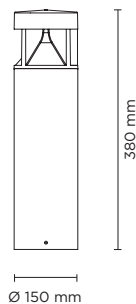

601701-04

SECTOR 380

380mm height bollard, round shape, for outdoor surface installation, from 1 to 4 light windows, phospho-chromatised and polyester powder coated extruded copper-free aluminium body, opaline tempered glass, moulded silicone gasket and stainless steel screws. Built-in LED driver 220-240V 50-60Hz, with NR. 1 x CREE XHP70 LED. IP66 rating.

AC053 - Base Plate

Technical features

Technical data

IP Rating	IP66
IK Rating	IK10
Material	High corrosion resistance extruded copper-free aluminum body
Coating	Polyester powder coating with phosphochromating pre-finish
Screws	Stainless steel
Transformer	Electrical power supply 220/240V 50/60Hz built-in
Gasket	Silicone rubber
Glass	Tempered
Power cable:	1 meter included
Gross weight	Kg 4,50

601701	SECTOR 380 01 - 6 WATT 220-240V 50-60 HZ		
light source*	light beam options	lumen output (lm)	lumin. efficacy (lm/w)
3000°K warm-white			
high power led	90°	533	88.83
4000°K neutral-white			
high power led	90°	550	91.66