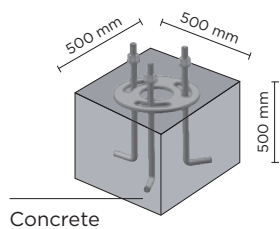

601701-04

SECTOR 380

380mm height bollard, round shape, for outdoor surface installation, from 1 to 4 light windows, phospho-chromatised and polyester powder coated extruded copper-free aluminium body, opaline tempered glass, moulded silicone gasket and stainless steel screws. Built-in LED driver 220-240V 50-60Hz, with NR. 1 x CREE XHP70 LED. IP66 rating.

AC053 - Base Plate

Technical features

Technical data

IP Rating	IP66
IK Rating	IK10
Material	High corrosion resistance extruded copper-free aluminum body
Coating	Polyester powder coating with phosphochromating pre-finish
Screws	Stainless steel
Transformer	Electrical power supply 220/240V 50/60Hz built-in
Gasket	Silicone rubber
Glass	Tempered
Power cable:	1 meter included
Gross weight	Kg 4,50