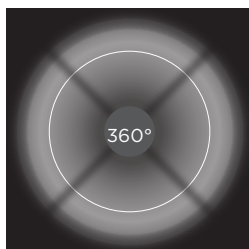

601701-04

SECTOR 380

380mm height bollard, round shape, for outdoor surface installation, from 1 to 4 light windows, phospho-chromatised and polyester powder coated extruded copper-free aluminium body, opaline tempered glass, moulded silicone gasket and stainless steel screws. Built-in LED driver 220-240V 50-60Hz, with NR. 1 x CREE XHP70 LED. IP66 rating.

Colors options

- Textured Grey RAL 9006
- Anthracite Grey RAL 7016
- Matt Black (on request)

601702	SECTOR 380 02 - 12 WATT 220-240V 50-60 HZ		
light source*	light beam options	lumen output (lm)	lumin. efficacy (lm/w)
3000°K warm-white			
high power led	180° or 90° + 90°	1.067	88.92
4000°K neutral-white			
high power led	180° or 90° + 90°	1.100	91.66

Colors options

- Textured Grey RAL 9006
- Anthracite Grey RAL 7016
- Matt Black (on request)

601703	SECTOR 380 03 - 18 WATT 220-240V 50-60 HZ		
light source*	light beam options	lumen output (lm)	lumin. efficacy (lm/w)
3000°K warm-white			
high power led	270°	1.600	88.88
4000°K neutral-white			
high power led	270°	1.650	91.66

Colors options

- Textured Grey RAL 9006
- Anthracite Grey RAL 7016
- Matt Black (on request)

601704	SECTOR 380 04 - 24 WATT 220-240V 50-60 HZ		
light source*	light beam options	lumen output (lm)	lumin. efficacy (lm/w)
3000°K warm-white			
high power led	360°	2.134	88.91
4000°K neutral-white			
high power led	360°	2.200	91.66