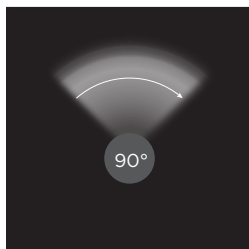

AC053 - Base Plate

Technical features

Technical data

IP Rating	IP66
IK Rating	IK10
Material	High corrosion resistance extruded copper-free aluminum body
Coating	Polyester powder coating with phosphochromating pre-finish
Screws	Stainless steel
Transformer	Electrical power supply 220/240V 50/60Hz built-in
Gasket	Silicone rubber
Glass	Tempered
Power cable:	1 meter included
Gross weight	Kg 4,50

601701	SECTOR 380 01 - 6 WATT 220-240V 50-60 HZ		
light source*	light beam options	lumen output (lm)	lumin. efficacy (lm/w)
3000°K warm-white			
high power led	90°	533	88.83
4000°K neutral-white			
high power led	90°	550	91.66

Colors options

- Textured Grey RAL 9006
- Anthracite Grey RAL 7016
- Matt Black (on request)

601702	SECTOR 380 02 - 12 WATT 220-240V 50-60 HZ		
light source*	light beam options	lumen output (lm)	lumin. efficacy (lm/w)
3000°K warm-white			
high power led	180° or 90° + 90°	1.067	88.92
4000°K neutral-white			
high power led	180° or 90° + 90°	1.100	91.66

Colors options

- Textured Grey RAL 9006
- Anthracite Grey RAL 7016
- Matt Black (on request)

601703	SECTOR 380 03 - 18 WATT 220-240V 50-60 HZ		
light source*	light beam options	lumen output (lm)	lumin. efficacy (lm/w)
3000°K warm-white			
high power led	270°	1.600	88.88
4000°K neutral-white			
high power led	270°	1.650	91.66