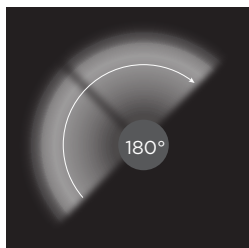

AC053 - Base Plate

Technical features

Technical data

IP Rating	IP66
IK Rating	IK10
Material	High corrosion resistance extruded copper-free aluminum body
Coating	Polyester powder coating with phosphochromating pre-finish
Screws	Stainless steel
Transformer	Electrical power supply 220/240V 50/60Hz built-in
Gasket	Silicone rubber
Glass	Tempered
Power cable:	1 meter included
Gross weight	Kg 4,50

601701	SECTOR 380 01 - 6 WATT 220-240V 50-60 HZ		
light source*	light beam options	lumen output (lm)	lumin. efficacy (lm/w)
3000°K warm-white			
high power led	90°	533	88.83
4000°K neutral-white			
high power led	90°	550	91.66

Colors options

- Textured Grey RAL 9006
- Anthracite Grey RAL 7016
- Matt Black (on request)

601702	SECTOR 380 02 - 12 WATT 220-240V 50-60 HZ		
light source*	light beam options	lumen output (lm)	lumin. efficacy (lm/w)
3000°K warm-white			
high power led	180° or 90° + 90°	1.067	88.92
4000°K neutral-white			
high power led	180° or 90° + 90°	1.100	91.66

Colors options

- Textured Grey RAL 9006
- Anthracite Grey RAL 7016
- Matt Black (on request)

601703	SECTOR 380 03 - 18 WATT 220-240V 50-60 HZ		
light source*	light beam options	lumen output (lm)	lumin. efficacy (lm/w)
3000°K warm-white			
high power led	270°	1.600	88.88
4000°K neutral-white			
high power led	270°	1.650	91.66