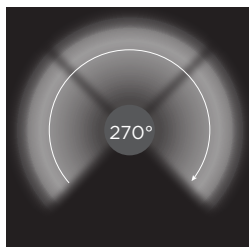

601701	SECTOR 380 01 - 6 WATT 220-240V 50-60 HZ		
light source*	light beam options	lumen output (lm)	lumin. efficacy (lm/w)
3000°K warm-white			
high power led	90°	533	88.83
4000°K neutral-white			
high power led	90°	550	91.66

Colors options

- Textured Grey RAL 9006
- Anthracite Grey RAL 7016
- Matt Black (on request)

601702	SECTOR 380 02 - 12 WATT 220-240V 50-60 HZ		
light source*	light beam options	lumen output (lm)	lumin. efficacy (lm/w)
3000°K warm-white			
high power led	180° or 90° + 90°	1.067	88.92
4000°K neutral-white			
high power led	180° or 90° + 90°	1.100	91.66

Colors options

- Textured Grey RAL 9006
- Anthracite Grey RAL 7016
- Matt Black (on request)

601703	SECTOR 380 03 - 18 WATT 220-240V 50-60 HZ		
light source*	light beam options	lumen output (lm)	lumin. efficacy (lm/w)
3000°K warm-white			
high power led	270°	1.600	88.88
4000°K neutral-white			
high power led	270°	1.650	91.66

Colors options

- Textured Grey RAL 9006
- Anthracite Grey RAL 7016
- Matt Black (on request)

601704	SECTOR 380 04 - 24 WATT 220-240V 50-60 HZ		
light source*	light beam options	lumen output (lm)	lumin. efficacy (lm/w)
3000°K warm-white			
high power led	360°	2.134	88.91
4000°K neutral-white			
high power led	360°	2.200	91.66