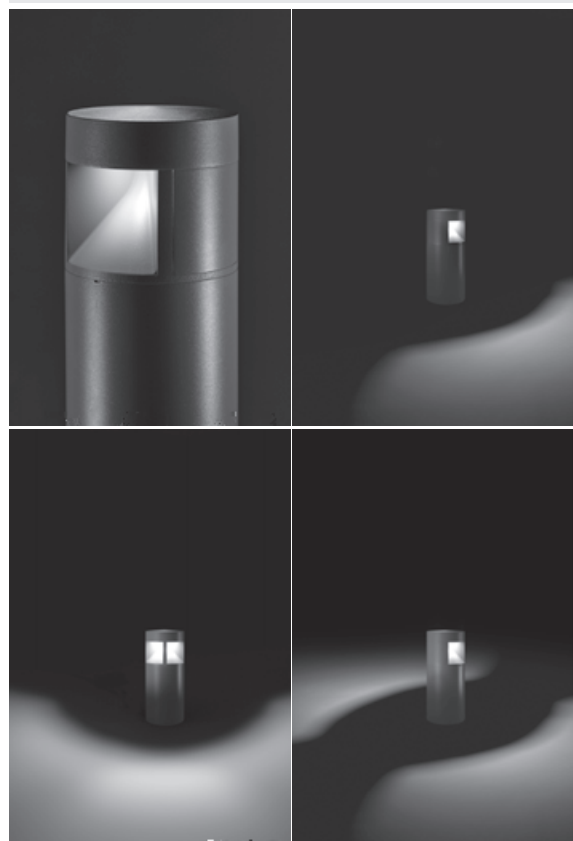

601701-04

SECTOR 380

380mm height bollard, round shape, for outdoor surface installation, from 1 to 4 light windows, phospho-chromatised and polyester powder coated extruded copper-free aluminium body, opaline tempered glass, moulded silicone gasket and stainless steel screws. Built-in LED driver 220-240V 50-60Hz, with NR. 1 x CREE XHP70 LED. IP66 rating.

AC053 - Base Plate

Technical features

Technical data

IP Rating	IP66
IK Rating	IK10
Material	High corrosion resistance extruded copper-free aluminum body
Coating	Polyester powder coating with phosphochromating pre-finish
Screws	Stainless steel
Transformer	Electrical power supply 220/240V 50/60Hz built-in
Gasket	Silicone rubber
Glass	Tempered
Power cable:	1 meter included
Gross weight	Kg 4,50