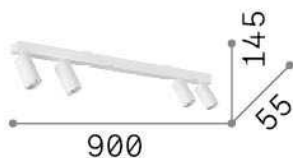

Source info

Integrated source	Light bulb (included)
Replaceable source	No
Power	GU10 max 4 x 28 W
Emission	Direct
Max consumption	-
Bulb included	1 - E14 OLIVA 4W 3000K CRI80 SATIN