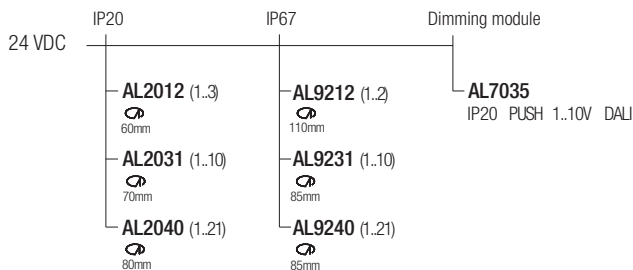

Drivers

Note: dimming module AL7035 to be used in combination with a 24VDC power supply