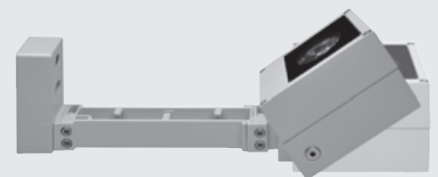

101012M

CASE MINI GU10

Square small floodlight for outdoor installation on a façade/wall.

Phospho-chromatised and polyester powder coated die-cast copper-free aluminium body, tempered safety glass, moulded silicone gasket and stainless steel screws. GU10 LED / halogen. IP65 rating.

Anthracite Grey
RAL 7016

Matt Black
(on request)

Technical features

Technical data

Wattage	50 WATT MAX
IP Rating	IP65
IK Rating	IK08
Material	High corrosion resistance die-cast copper-free aluminum body
Coating	Polyester powder coating with phosphocromating pre-finish
Light source	GU10 base, MAX 50W
Screws	Stainless steel
Gasket	Silicone rubber
Glass	Tempered
Cable gland	Nickel-plated brass cable gland PG9
Power cable	1 mt. neoprene power cable included
Gross weight	0,80 Kg

101004 - LED, 101013M - GU 10 with EXTENDED FIXING BRACKET OPTION

AC001
EARTH SPIKE