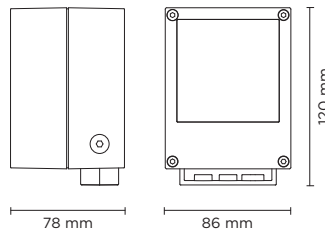

101012M

CASE MINI GU10

Square small floodlight for outdoor installation on a façade/wall.

Phospho-chromatised and polyester powder coated die-cast copper-free aluminium body, tempered safety glass, moulded silicone gasket and stainless steel screws. GU10 LED / halogen. IP65 rating.

Anthracite Grey
RAL 7016

Matt Black
(on request)

Technical features

Technical data

Wattage	50 WATT MAX
IP Rating	IP65
IK Rating	IK08
Material	High corrosion resistance die-cast copper-free aluminum body
Coating	Polyester powder coating with phosphocromating pre-finish
Light source	GU10 base, MAX 50W
Screws	Stainless steel
Gasket	Silicone rubber
Glass	Tempered
Cable gland	Nickel-plated brass cable gland PG9
Power cable	1 mt. neoprene power cable included
Gross weight	0,80 Kg