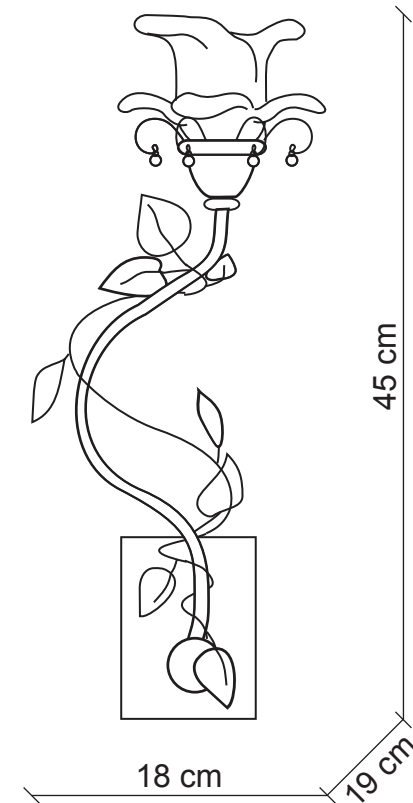

PATRIZIAGARGANTI

Firenze

BAGA XXI Century
LOVELY LIGHT

art. 1161

1 light Wall lamp

Finish: Silver leaf

Lampshades: Crystal diffuser

Accessories: Clear crystals

1x
60W G9
supplied

m³ 0,08
Kg 1,7