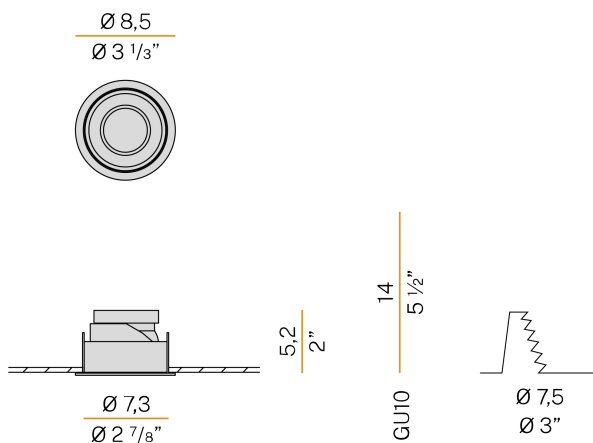

Technical drawing