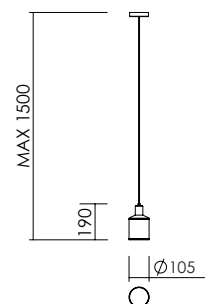

DIMENSIONS | DIMENSIONI

G9 max 5W LED

IP20   

7151A0

FINISHES | FINITURE

CODE | CODICE

Body | Corpo

MAIN CODE CODICE BASE	SHAPE FORMA	VARIABLE VARIANTE	SHADE PARALUME	COLOR COLORE
7151	A0	.000	.00	BT XX