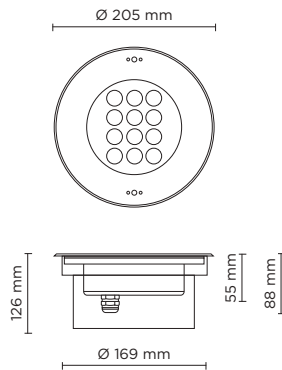

303002

POOL MAXI

Swimming-pool underwater luminaire, round shape, wall-recessed, completely made in stainless steel AISI 316L, polypropylene housing for recess. 24V remote driver needed, with 12 OSRAM LED. IP 68 rating.

light source	light beam options	lumen output (lm)	lumin. efficacy (lm/w)
3000°K warm-white			
high-power led	30°	2.000	83.34

Finish color options:

Stainless Steel

remote driver selection

brand	manufacturer code	type	watt	IP rate	numbers of fixtures
Meanwell	LPV-35-24	constant voltage 24V DC	35W	IP67	1
Meanwell	LPV-60-24	constant voltage 24V DC	60W	IP67	min 1 - max 2
Meanwell	LPV-100-24	constant voltage 24V DC	100W	IP67	min 1 - max 3

Technical features

Technical data

Wattage	24 WATT
IP Rating	IP68 - 1 METERS DEPTH
IK Rating	IK09
Material	Completely made in stainless steel AISI 316 L marine grade
Trim	Stainless steel AISI 316 L marine grade
Light source	NR. 12 x 2W OSRAM LED
Screws	Stainless steel
Remote driver	24V DC NEEDED
Gasket	EPDM rubber
Glass	Tempered
Cable gland	PG11 made in nickel-plated brass.
Power cable	2 mt. neoprene power cable included
Recess housing	Polypropylene material
Gross weight	2,50 Kg