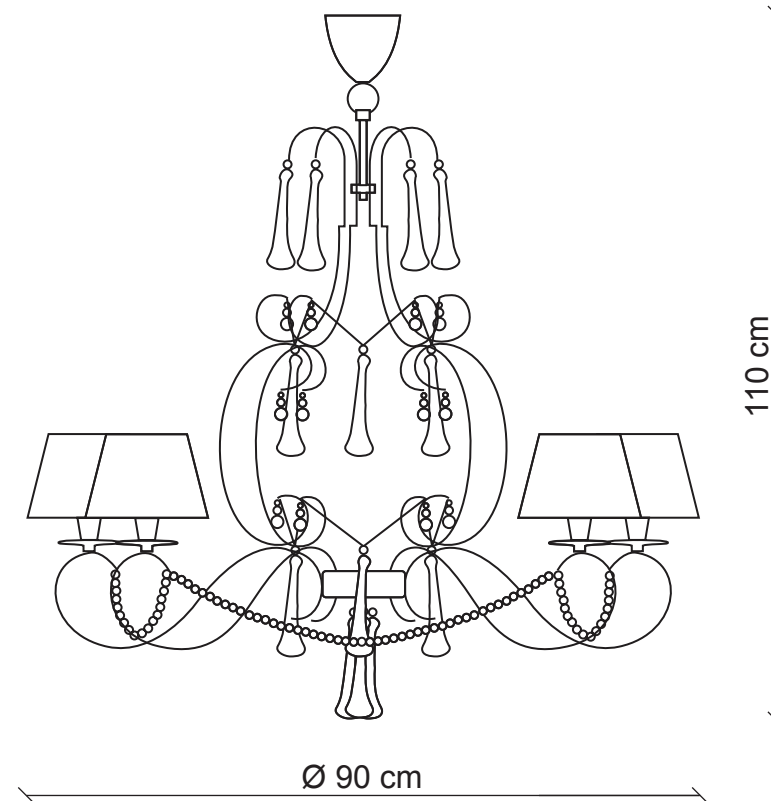

PATRIZIAGARGANTI

Firenze

BAGA XXI Century
LOVELY LIGHT

art. 1140

6 lights Chandelier

Finish: Gold leaf

Lampshades: Green and ivory taffeta

Accessories: Clear and amethyst crystals

m³ 1,09
Kg 8,5