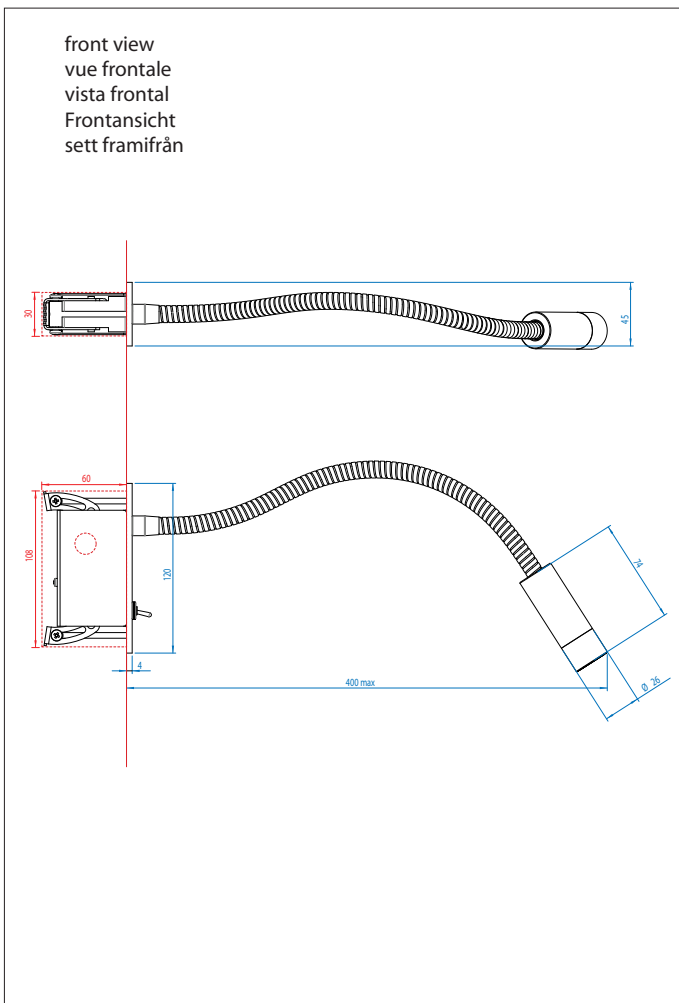

7050 Leo switched

108 x 30 x 60mm

1 x 3w LED		incl.
------------	--	-------

3000K	Luxeon LED
-------	------------

LED Driver		incl.
------------	--	-------

Zone	3
------	----------

Astro Lighting Ltd.
G2 River Way, Harlow
CM20 2DP, Great Britain