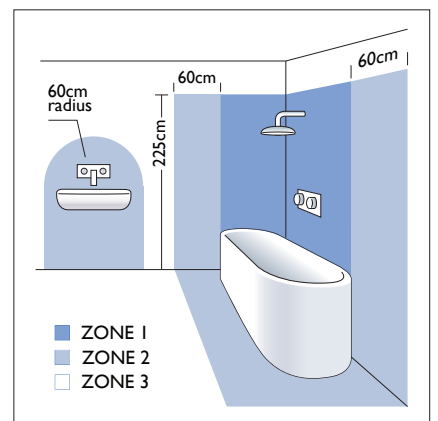

7050 Leo switched

108 x 30 x 60mm

1 x 3w LED		incl.
------------	--	-------

3000K	Luxeon LED
-------	------------

LED Driver		incl.
------------	--	-------

Zone	3
------	----------

Astro Lighting Ltd.
G2 River Way, Harlow
CM20 2DP, Great Britain